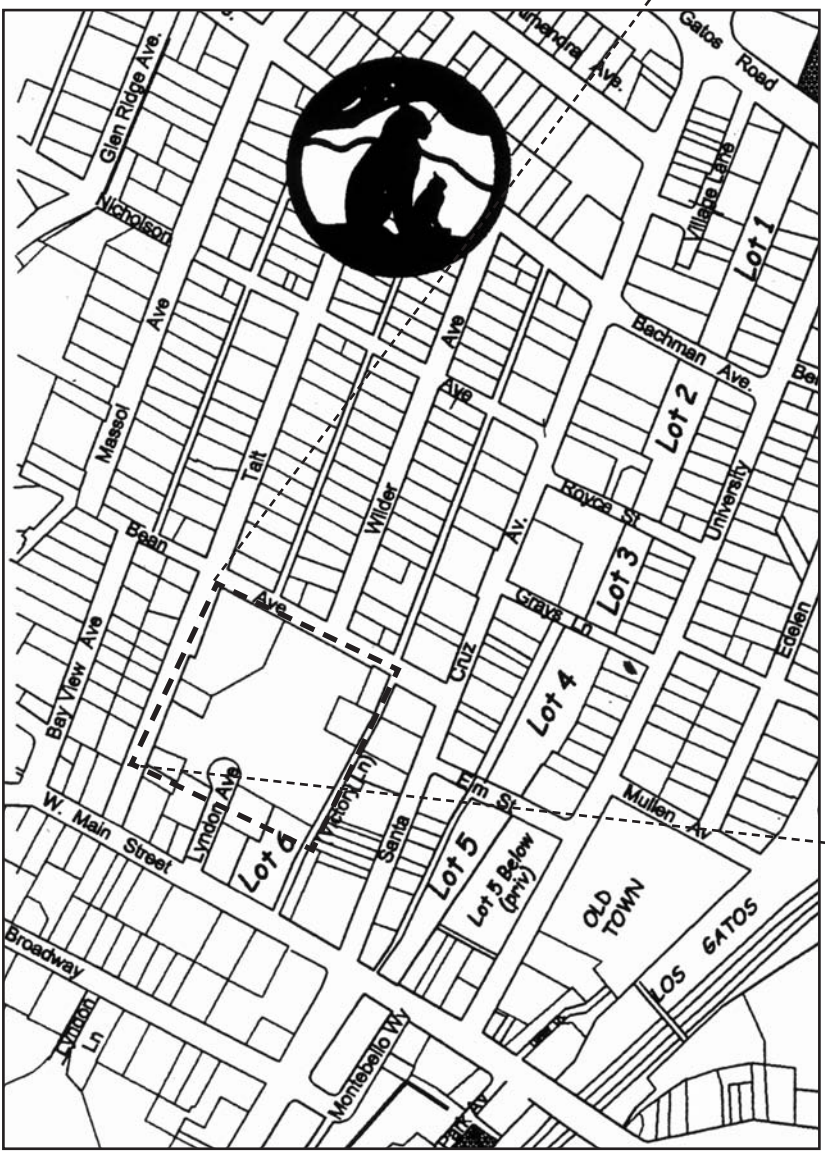

### Los Gatos Downtown Area

**St. Mary's Site**  
 Preferred Parking Areas are Shaded  
 in addition to the town's public parking areas (Lots 1 - 6)